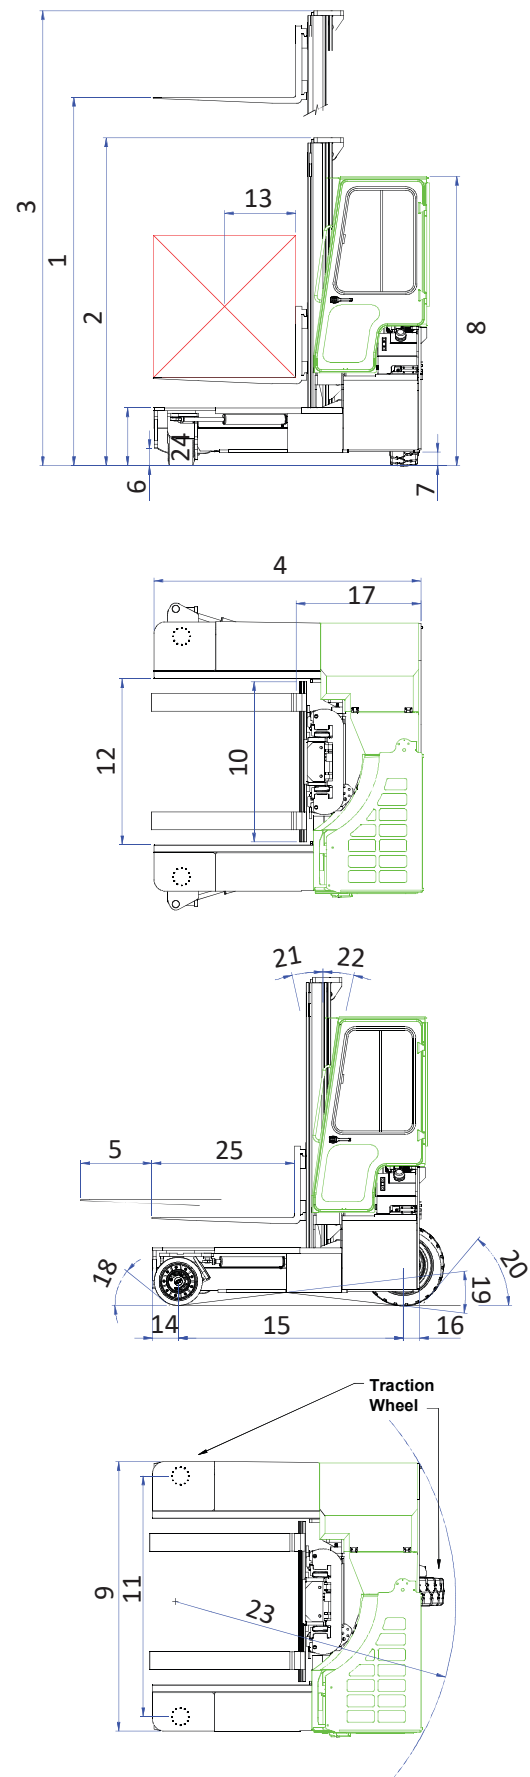

International Patent Application No. PCT/EP2014/053066; UK Patent Application No. GB 1302811.3

Features Include:

- Rubber Mounted Cabin
- AC Motor Technology
- Multi-Direction Operation
- Load Sensing Steering
- Curtis AC Software
- 4 Way Lever Positioning of Wheels
- 2 Wheel Drive

Distributed by:

Rev: LH17.07.0

Combilift has a policy of continuous product development and reserves the right to alter specifications without prior notice. Specifications and/or dimensions may vary from those illustrated in some countries.

Co. Monaghan
Ireland
+353 47 80500
info@combilift.com

C3000E - C5000E

combilift.com