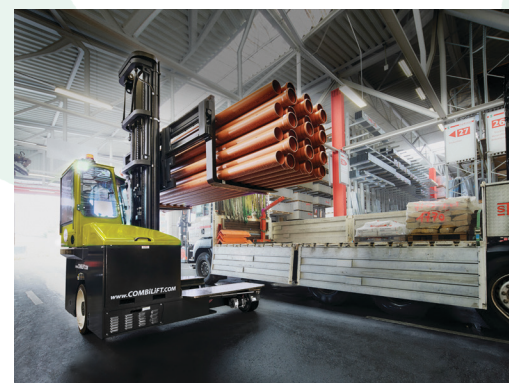

## C3000E - C5000E

The electric multi-directional forklift designed for the safe, space saving and productive handling of long and bulky loads.

COMBi C-Series

[combilift.com](http://combilift.com)

REF.	DESCRIPTION	C3000 E	C4000 E	C5000 E
1a	Max. Lift Height		4040mm	
1b	Freelift Height		0mm	
2	Height Mast Closed		2855mm	
3	Max. (Mast raised)		4870mm	
4	Overall Length	1950mm	2300mm	2500mm
5	Mast Travel	950mm	1300mm	1450mm
6	Ground Clearance Under Mast		150mm	
7	Ground Clearance to Centre of Wheelbase		110mm	
8	Height Over Cab (Without work lights)		2440mm	
9	Width		2270mm	
10	Outside Spread of Fork Arms		1350mm	
11	Track Front		2025mm	
12	Frame Opening		1400mm	
13	Load Centre Distance	450mm	600mm	600mm
14	Overhang Front		220mm	
15	Wheelbase	1545mm	1895mm	2045mm
16	Overhang Back		135mm	
17	Length From Face of Fork	1100mm	1100mm	1150mm
18	Approach Angle		45°	
19	Ramp Angle		17°	
20	Departure Angle		45°	
21	Forward Tilt		3°	
22	Backward Tilt		5°	
23	Minimum Outside Radius	2000mm	2325mm	2490mm
24	Platform Height		485mm	
25	Platform Length	850mm	1200mm	1350mm
A	Capacity	3000kg	4000kg	5000kg
B	Unladen Weight	6300kg	6650kg	6850kg
C	Maximum Ground Speed		10km/h	
D	Gradeability		10%	
E	Battery Capacity ( V / Ah)		80V / 620Ah	
F	Fork Section	50mm x 150mm x 850mm	50mm x 150mm x 1200mm	50mm x 150mm x 1350mm
G	405x305x220 Front Tyre (Solid Rubber)		OD 406mm / Width 220mm	
H	27 x 10-12 Rear Tyre		OD 680mm / Width 255mm	
I	Standard Colour		Green & Grey	
J	AC Electric Traction Motor x 2		80v / 5kW	
K	AC Electric Pump Motor		80V / 19kW	

### Features Include:

- Rubber Mounted Cabin
- AC Motor Technology
- Multi-Direction Operation
- Load Sensing Steering
- Curtis AC Software
- 4 Way Lever Positioning of Wheels
- 2 Wheel Drive