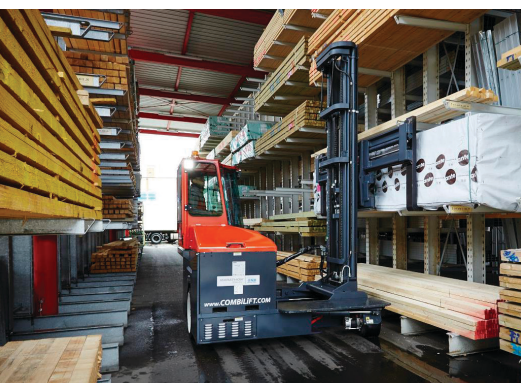

# COMBiLiFT

LIFTING INNOVATION

## C3000E - C5000E

The electric multi-directional forklift designed for the safe, space saving and productive handling of long and bulky loads.

COMBi C-Series

[combilift.com](http://combilift.com)

REF.	DESCRIPTION	C3000 E	C4000 E	C5000 E
1a	Max. Lift Height		4040mm	
1b	Freelift Height		0mm	
2	Height Mast Closed		2855mm	
3	Max. (Mast raised)		4870mm	
4	Overall Length	1950mm	2300mm	2500mm
5	Mast Travel	950mm	1300mm	1450mm
6	Ground Clearance Under Mast		150mm	
7	Ground Clearance to Centre of Wheelbase		110mm	
8	Height Over Cab (Without work lights)		2440mm	
9	Width		2270mm	
10	Outside Spread of Fork Arms		1350mm	
11	Track Front		2025mm	
12	Frame Opening		1400mm	
13	Load Centre Distance	450mm	600mm	600mm
14	Overhang Front		220mm	
15	Wheelbase	1545mm	1895mm	2045mm
16	Overhang Back		135mm	
17	Length From Face of Fork	1100mm	1100mm	1150mm
18	Approach Angle		45°	
19	Ramp Angle		17°	
20	Departure Angle		45°	
21	Forward Tilt		3°	
22	Backward Tilt		5°	
23	Minimum Outside Radius	2000mm	2325mm	2490mm
24	Platform Height		485mm	
25	Platform Length	850mm	1200mm	1350mm
A	Capacity	3000kg	4000kg	5000kg
B	Unladen Weight	6300kg	6650kg	6850kg
C	Maximum Ground Speed		10km/h	
D	Gradeability		10%	
E	Battery Capacity ( V / Ah)		80V / 620Ah	
F	Fork Section	50mm x 150mm x 850mm	50mm x 150mm x 1200mm	50mm x 150mm x 1350mm
G	405x305x220 Front Tyre (Solid Rubber)		OD 406mm / Width 220mm	
H	27 x 10-12 Rear Tyre		OD 680mm / Width 255mm	
I	Standard Colour		Green & Grey	
J	AC Electric Traction Motor x 2		80v / 5kW	
K	AC Electric Pump Motor		80V / 19kW	